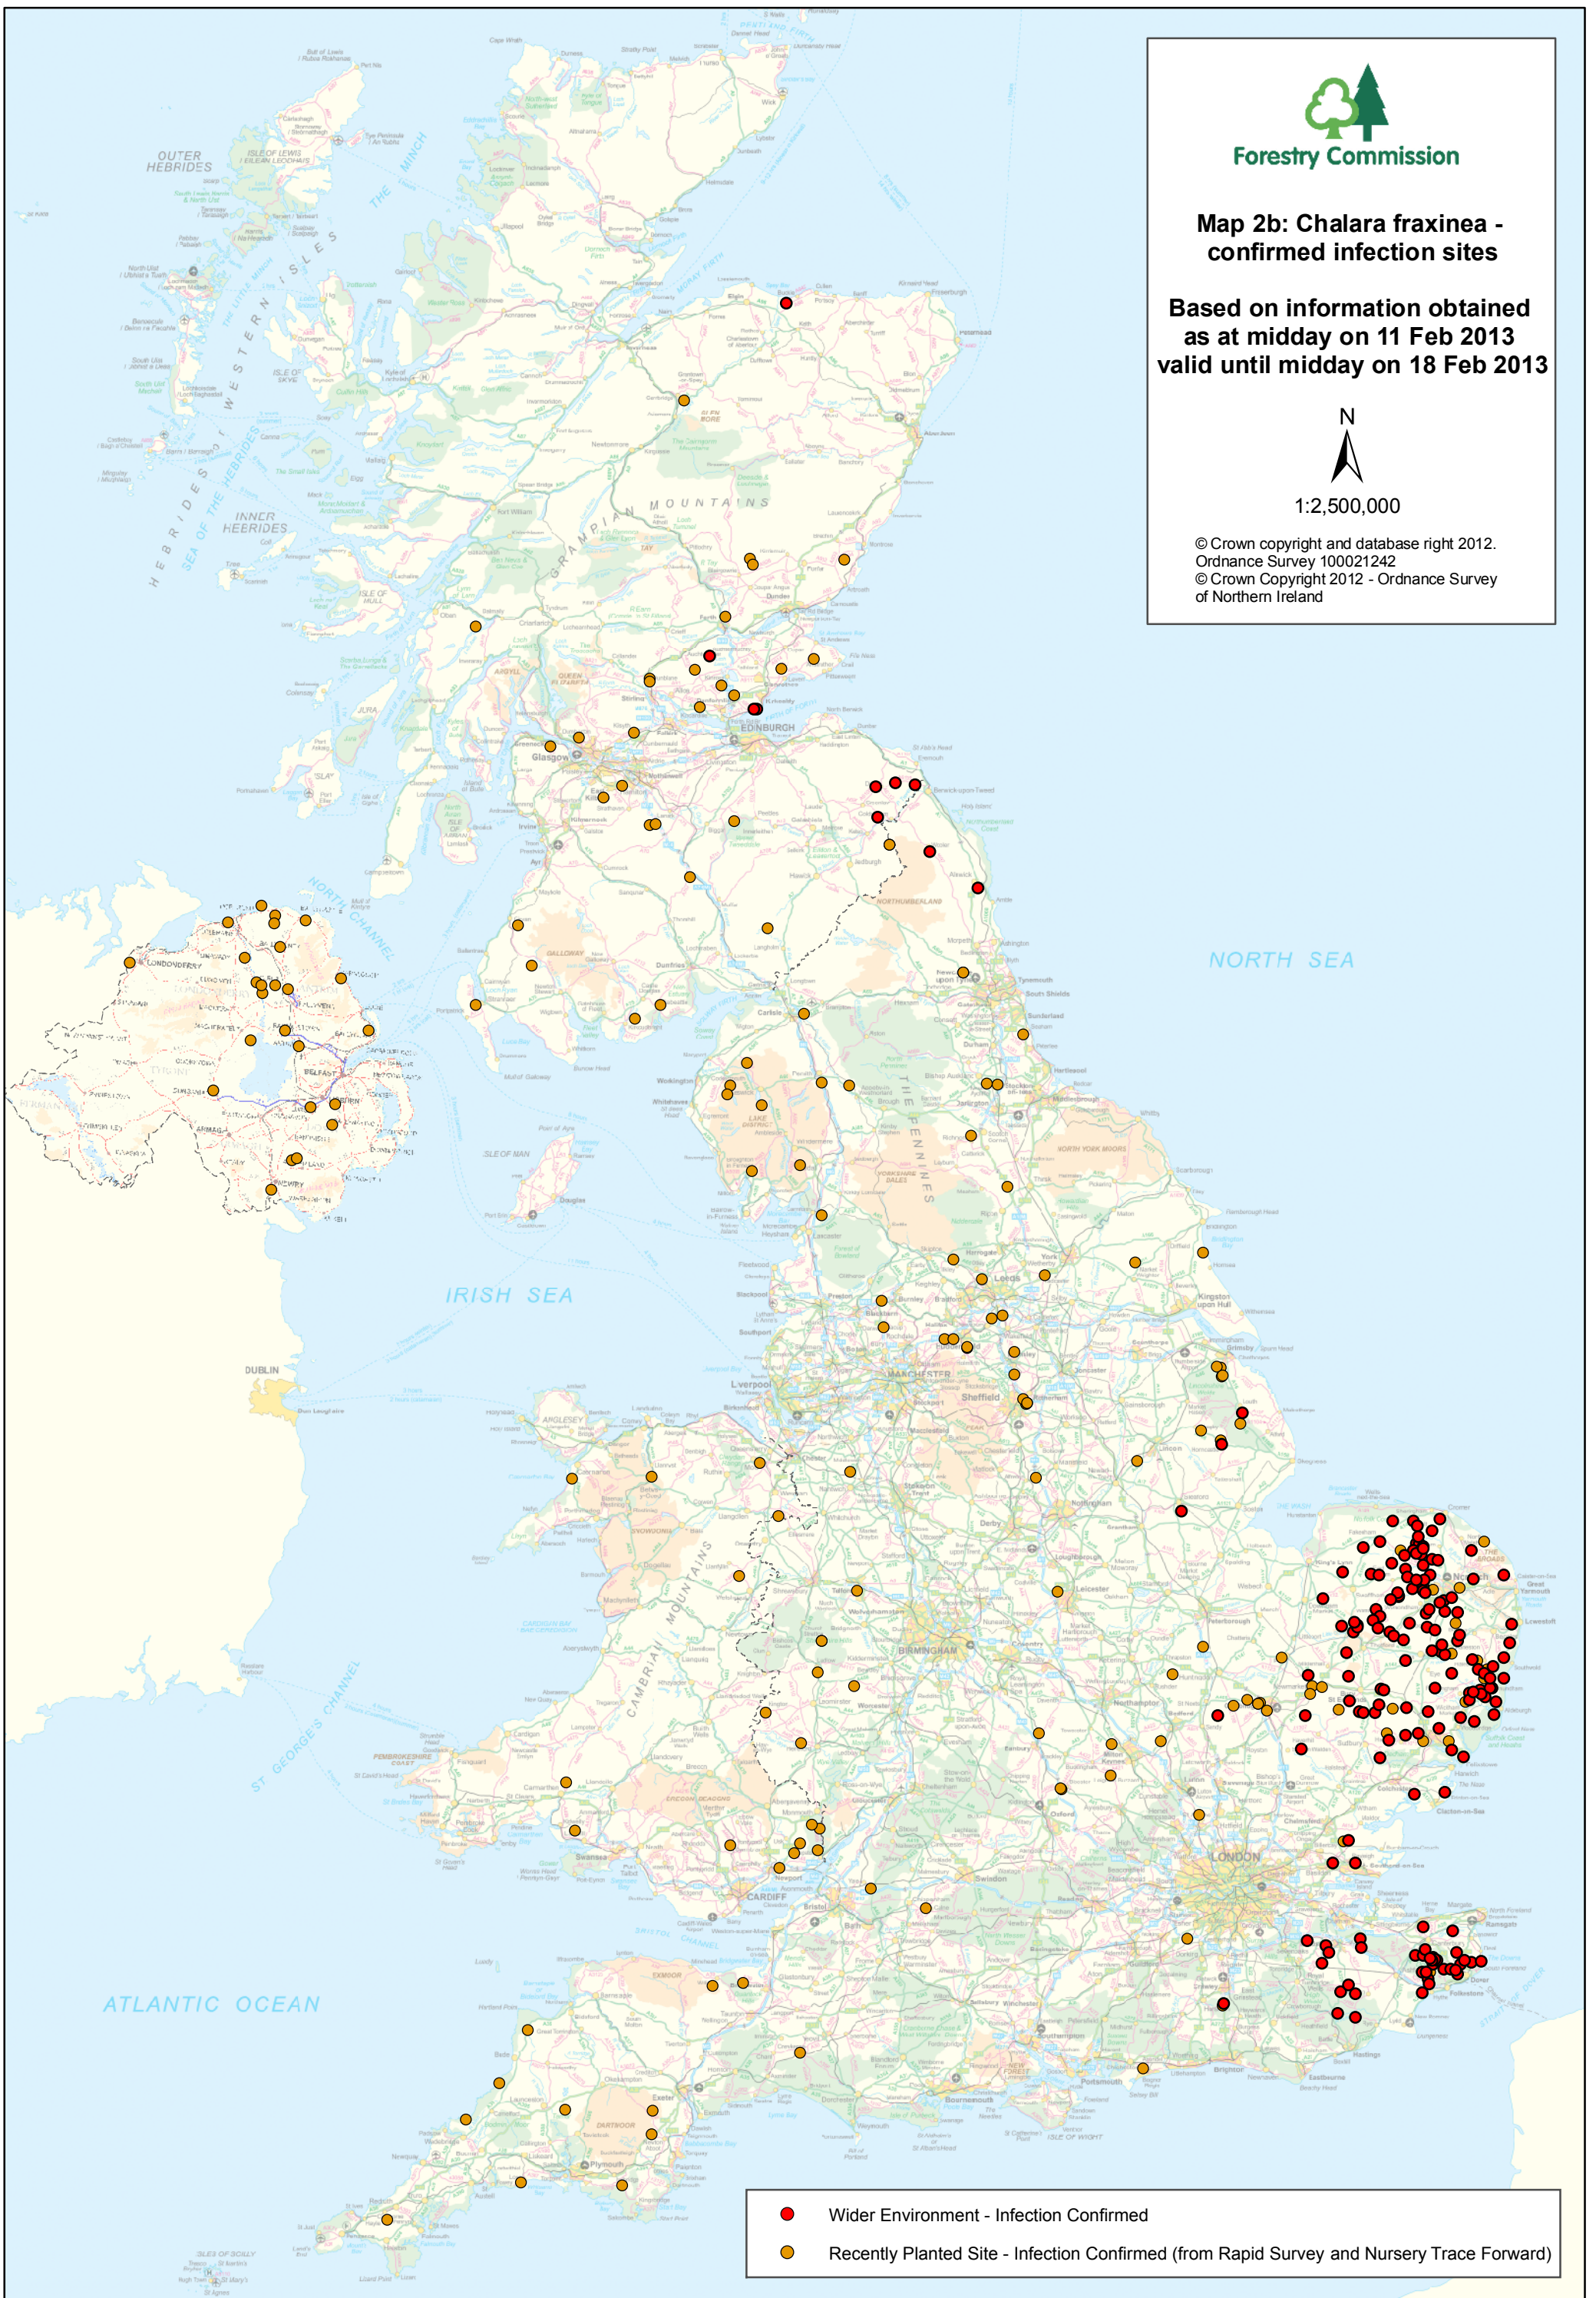

Forestry Commission

### Map 2b: *Chalara fraxinea* - confirmed infection sites

Based on information obtained as at midday on 11 Feb 2013  
valid until midday on 18 Feb 2013

1:2,500,000

© Crown copyright and database right 2012.  
Ordnance Survey 100021242  
© Crown Copyright 2012 - Ordnance Survey of Northern Ireland

- Wider Environment - Infection Confirmed
- Recently Planted Site - Infection Confirmed (from Rapid Survey and Nursery Trace Forward)